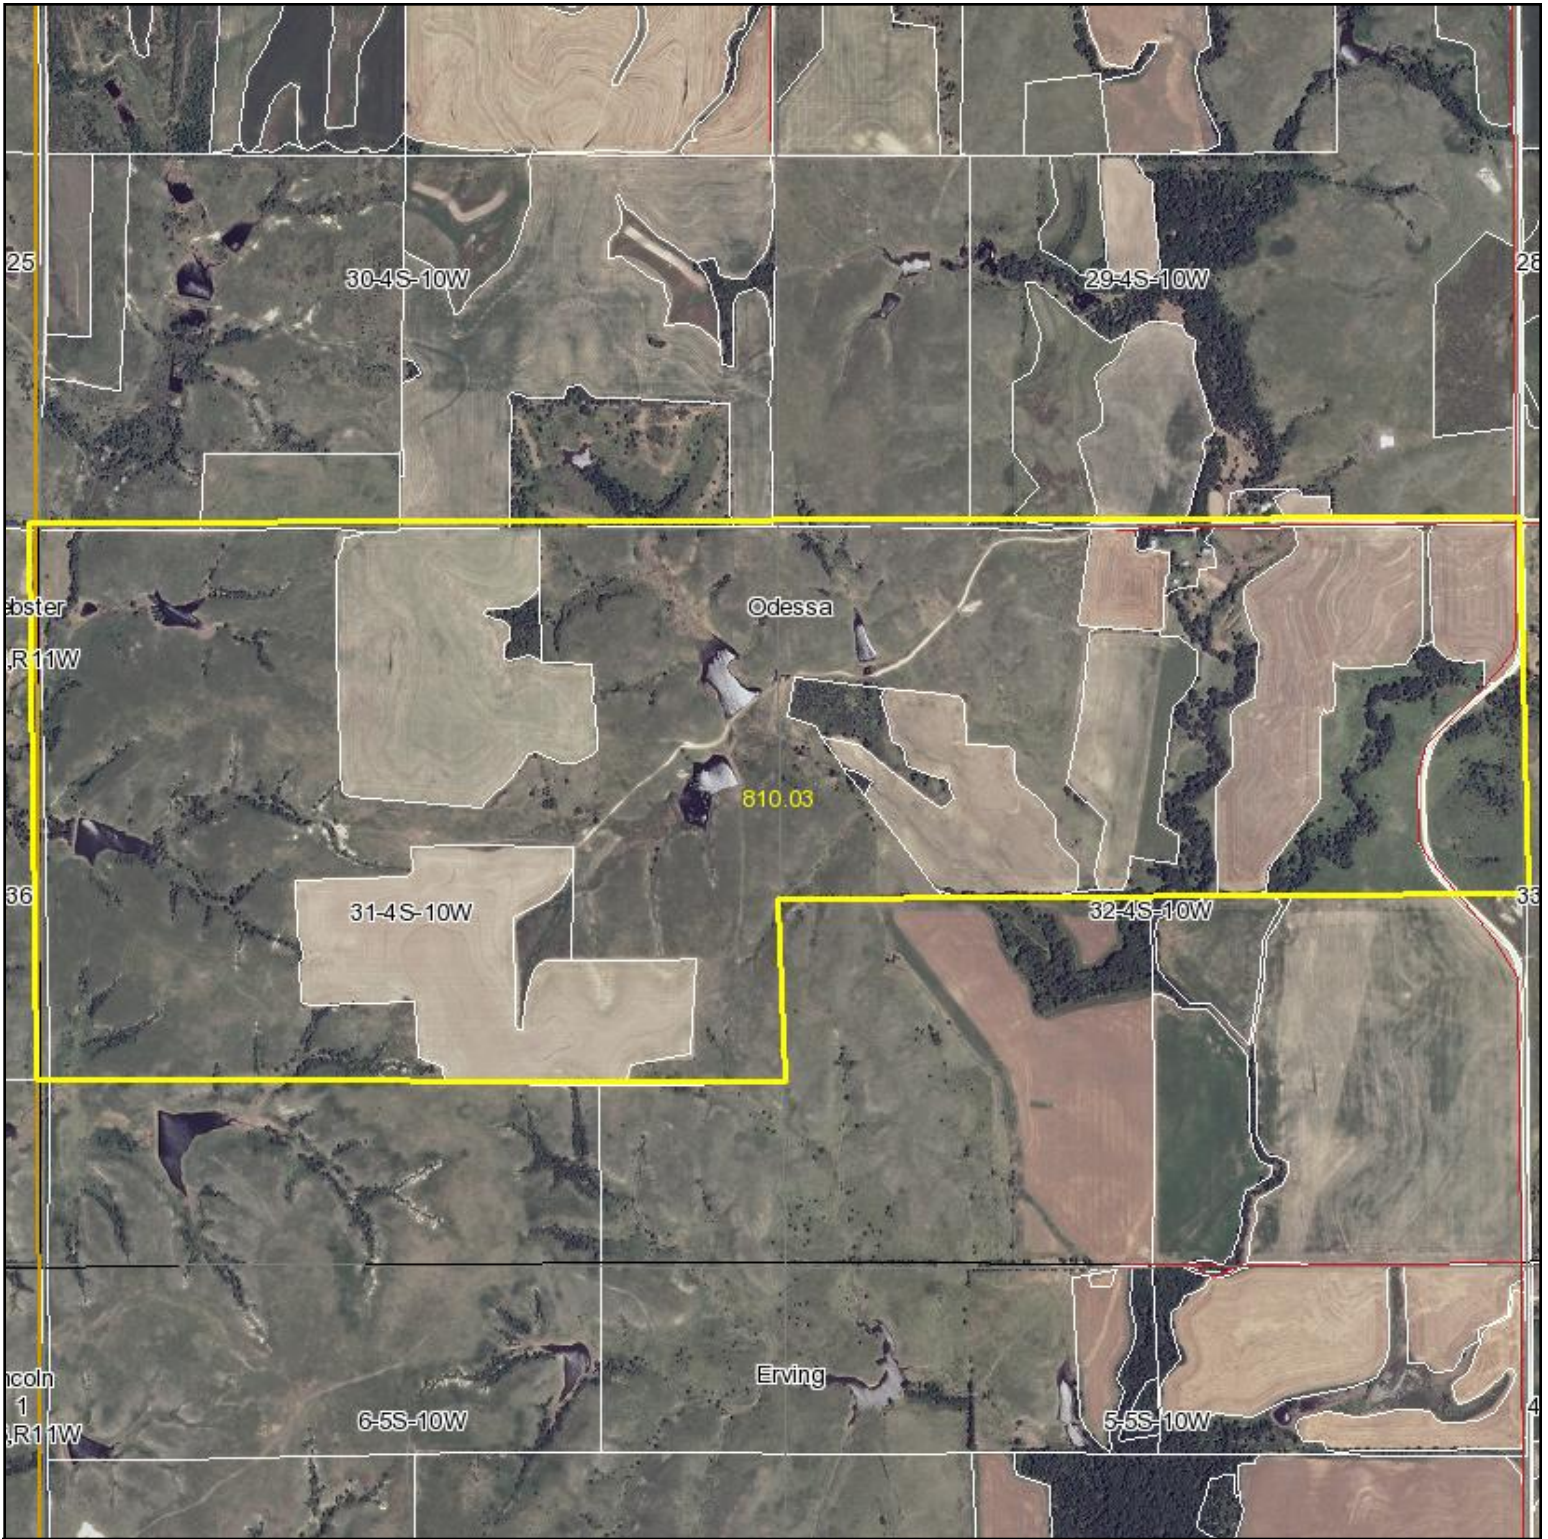

Aerial Map

NICK RHODES
WILDLIFE PROPERTIES

Maps provided by:
 **surety**
CUSTOMIZED ONLINE MAPPING

©AgriData, Inc. 2011
www.AgriDataInc.com

31-4S-10W
Jewell County
Kansas

map center: 39° 39' 50.81, 98° 29' 11.18

scale: 19005

9/1/2011